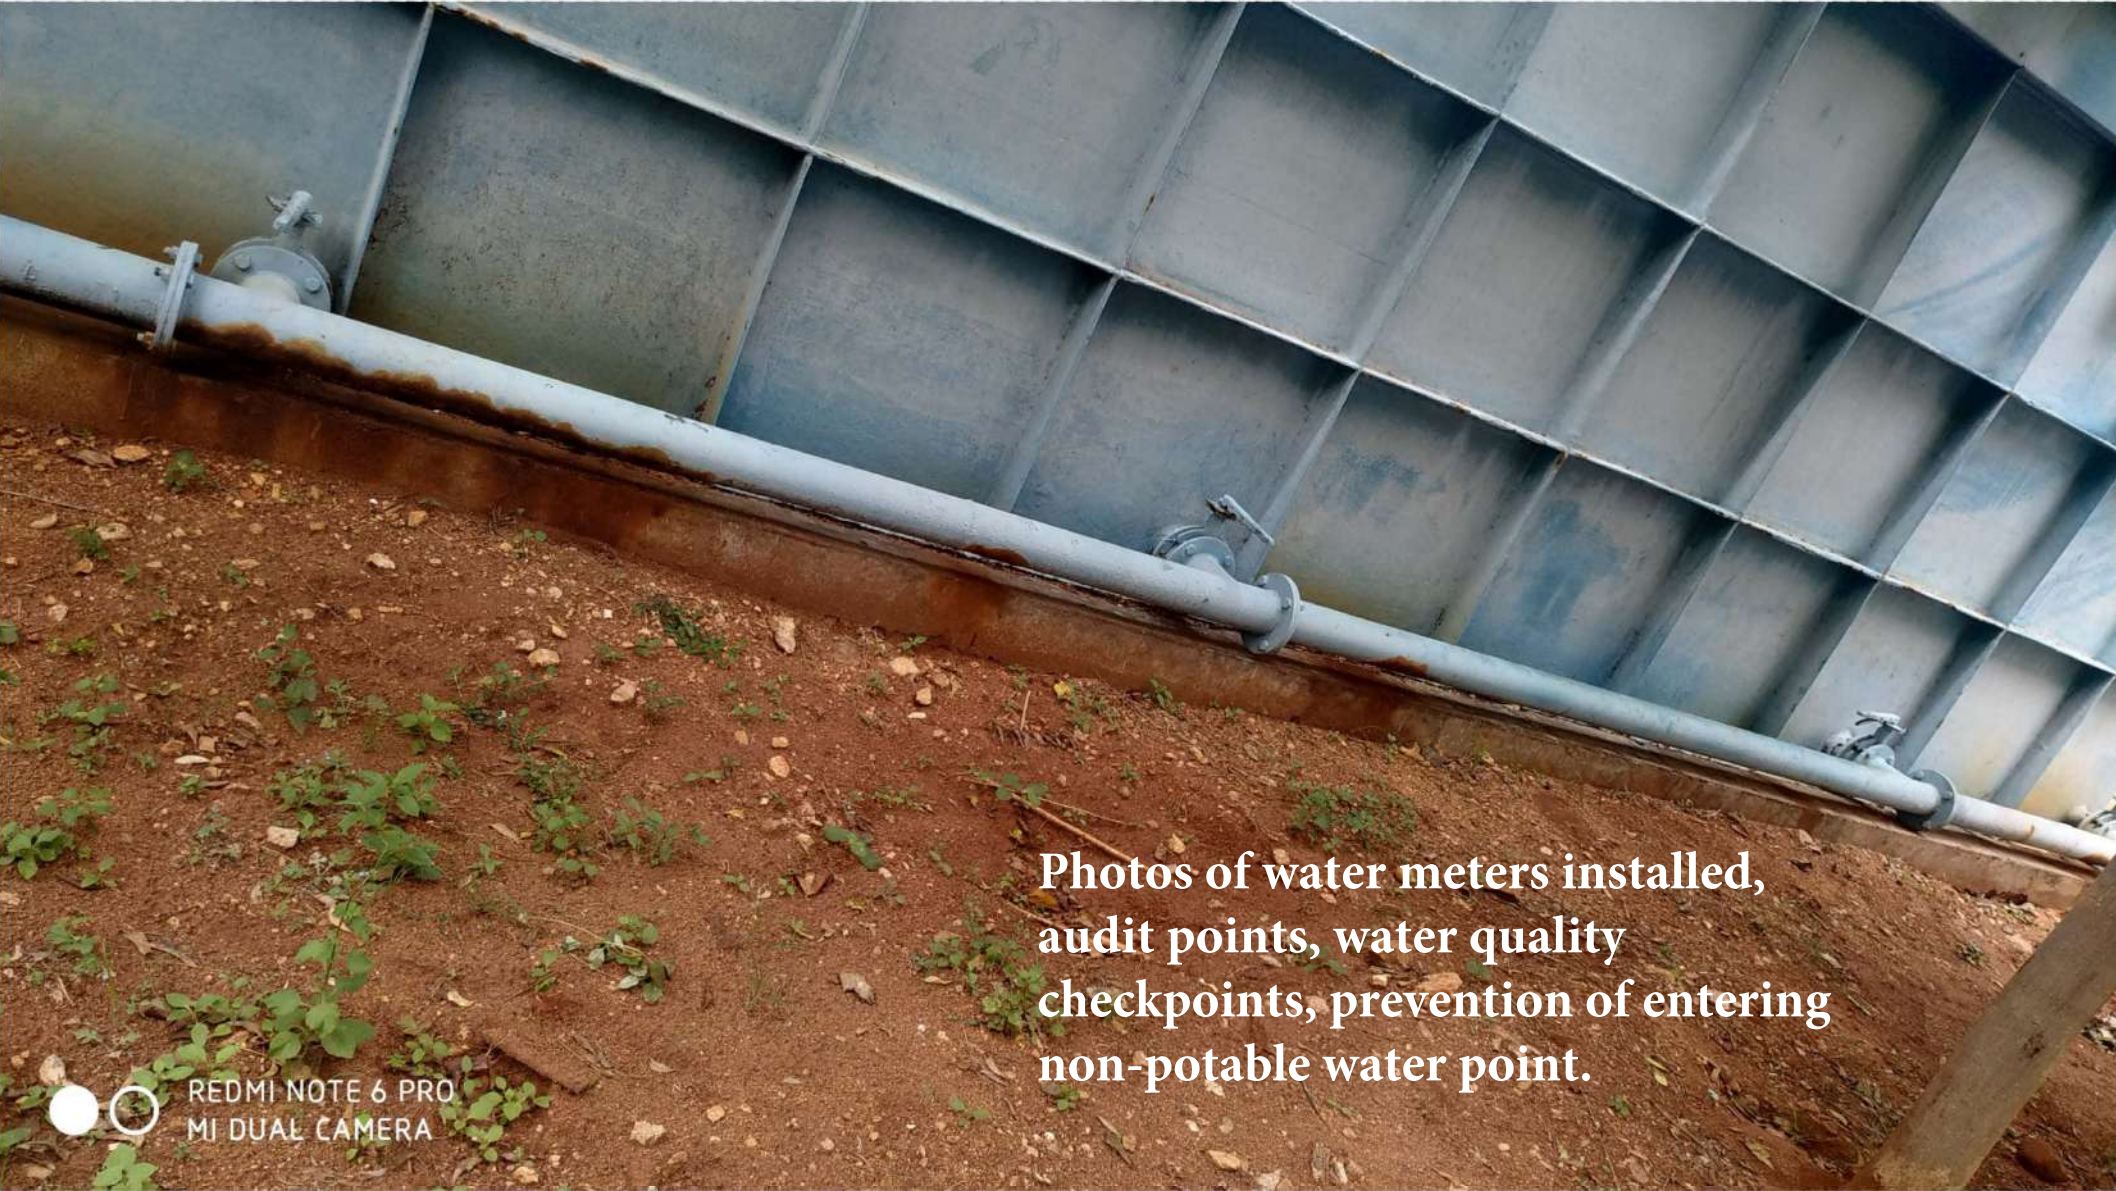

**Photos of water meters installed,  
audit points, water quality  
checkpoints, prevention of entering  
non-potable water point.**

REDMI NOTE 6 PRO  
MI DUAL CAMERA

Photos of water meters installed, audit points, water quality checkpoints, prevention of entering non-potable water point.

REDMI NOTE 6 PRO  
MI DUAL CAMERA

Photo of water meters installed, water points, water quality checkpoints, prevention of entering non-potable water point.

**Photos of water meters installed, audit points, water quality checkpoints, prevention of entering non-potable water point.**

Photos of water meters installed, audit points, water quality checkpoints, prevention of entering non-potable water point.

Photos of water meters installed,  
audit points, water quality  
checkpoints, prevention of entering  
non-potable water point.